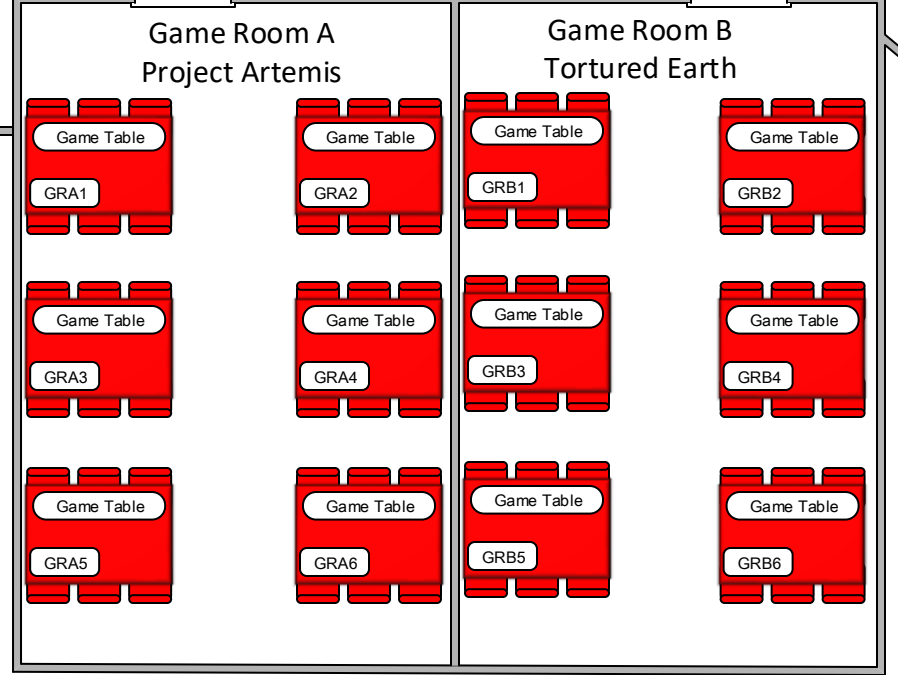

9'-6 5/8"

Legend Subtitle		
Symbol	Count	Description
	1	Toilets, women
	1	Toilets, men
	1	Exit
	12	Not an exit
	1	No entry
	7	Evacuation route

Floor Plan – Ark-La-Tex Comic Con 2017  
 Texarkana Convention Center  
 Hilton Garden Inn